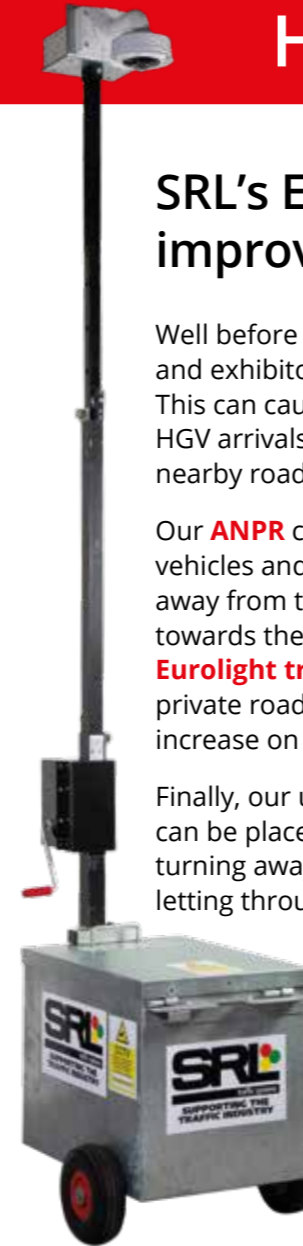

Finally, our unique Instaboom barrier system can be placed on no-go routes, automatically turning away registered vehicles, whilst letting through general traffic. A perfect way to save manpower and keep in the good books of local residents.

On the attendee side of things, our events solution comes into its own. Prior to the event, guests and exhibitors or suppliers book

parking. Using the number plate information provided, on arriving at the venue, each vehicle is recognised by your SRL ANPR camera. This then sends a message to your Smart Messenger VMS, pointing the motorist in the direction of the right car park.

As attendees make their way to the venue itself, VMS quickly and clearly direct them where to go and concurrently allow for brand imaging and messaging – a perfect combination of informing and advertising.

However, not everybody at your event is where they are supposed to be. Whether by mistake or with intent, there will likely be people ending up in areas they shouldn't. Your SRL Portable CCTV units will be set up exactly where you need them, connecting together to give you the ideal overview of the security situation. Even if the camera streams aren't being actively viewed, fear not, as our motion and loitering detection can not only alert you to any unwanted visitors but can also trigger audio warnings, either pre-recorded or live, allowing you to stay on top of your security requirements at all times.